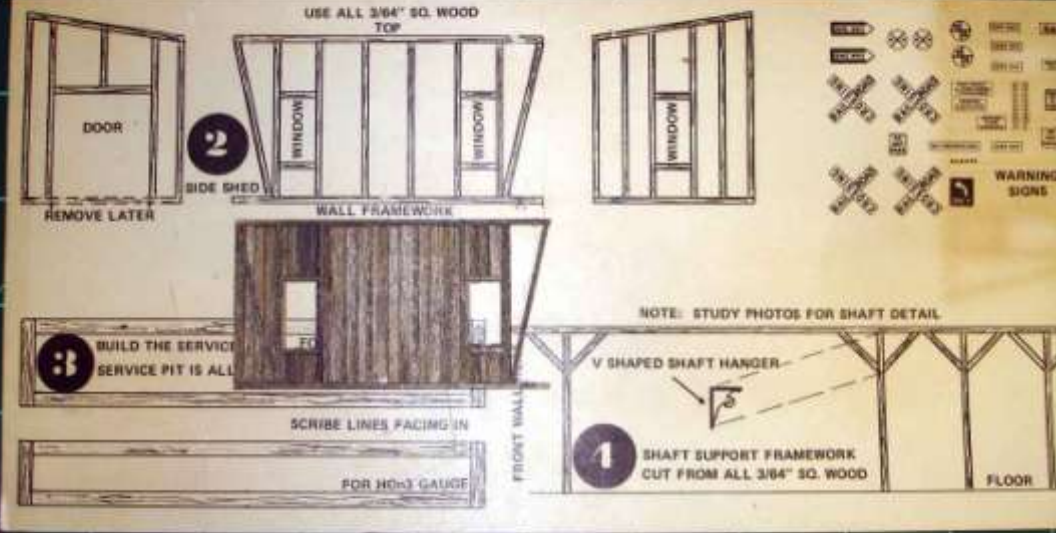

HO CRAFTSMAN KIT • BOARD BY BOARD ASSEMBLY WITH "AGED" PRE-WEATHERED LUMBER
• INSTRUCTIONS • COLOR PHOTOS • COLOR SIGNS • DETAIL CASTINGS FROM JAKS INC. •
SIMPLICITY OF ASSEMBLY FOR ANY LEVEL HOBBYIST
PRELIMINARY
MAINLINE SIDING

0.0"

6 7 8 9 10 11 12 13 14 15