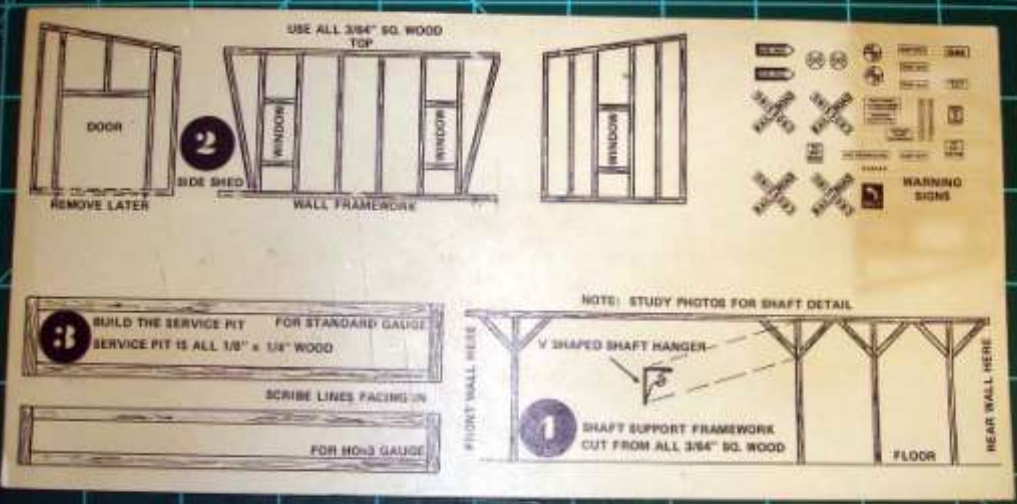

HO CRAFTSMAN KIT • BOARD BY BOARD ASSEMBLY WITH "AGED" PRE-WEATHERED LUMBER
• INSTRUCTIONS • COLOR PHOTOS • COLOR SIGNS • DETAIL CASTINGS FROM JAKS INC. •
SIMPLICITY OF ASSEMBLY FOR ANY LEVEL HOBBYIST
PRELIMINARY
MAINLINE SIDING

0.0"

6 7 8 9 10 11 12 13 14 15